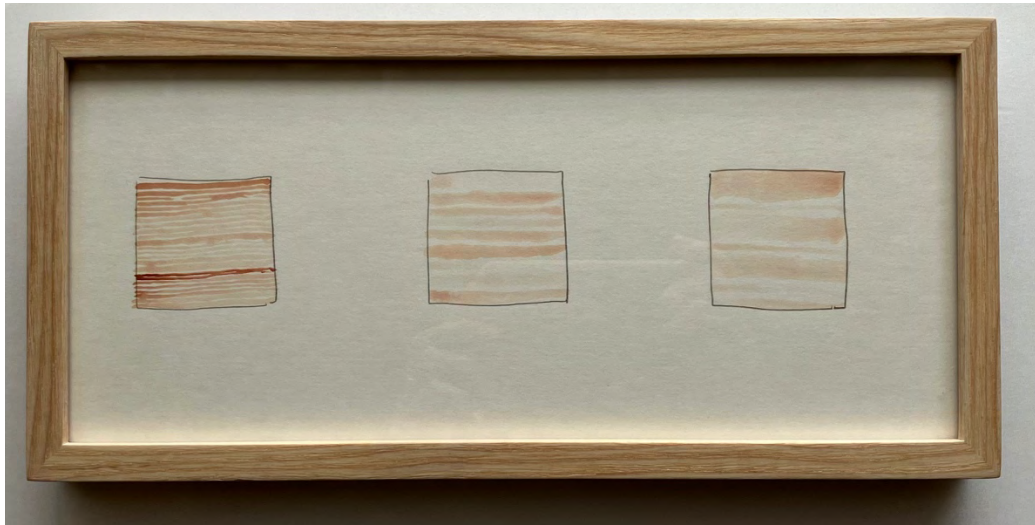

Utako Shindo | studies for 'It recalls what I still don't know' | 2022

Japanese watercolor on paper / 12 x 26.8 cm (14 x 27 cm in frame)