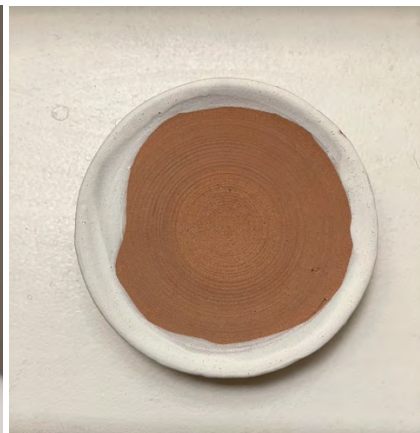

Utako Shindo | the sense of the beat | 2022

Red stoneware with Mashiko white glaze and white slipware / 9.2 (diameter) x 3.4 (height) cm

Japanese watercolor on paper / 13.4 x 13.4 cm

(photos top and bottom left by Lucy Foster)