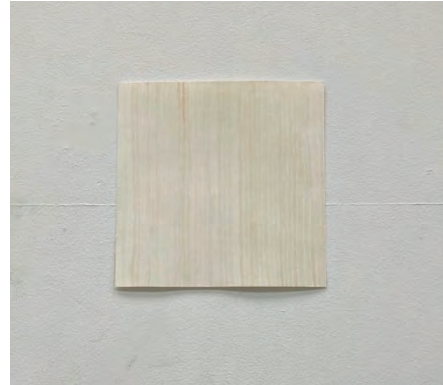

Utako Shindo  
*It recalls what I still don't know*

(photo above by Lucy Foster)

Utako Shindo | <It recalls what I still don't know> | 2022

red stoneware with Mashiko white glaze and white slipware / 6.5 (diameter) x 4 (height) cm

Japanese watercolor on paper / 34.5 x 34.5 cm

Painted MDF shelf / 69 x 80.5 x 10.5 cm

(photos top and bottom right by Lucy Foster)

Utako Shindo | praised into sound | 2022

Red stoneware with Mashiko white glaze and white slipware  
pair 5.6 (diameter) x 3.3 (height) cm each

Individual piece -1 6.4 (diameter) x 3.2 (height) cm

Individual piece -2 6.8 (diameter) x 2.9 (height) cm

Individual piece -3 6.3 (diameter) x 4.4 (height) cm

Japanese watercolor on paper folded / 7.5 x 20.4 x 6.5 cm