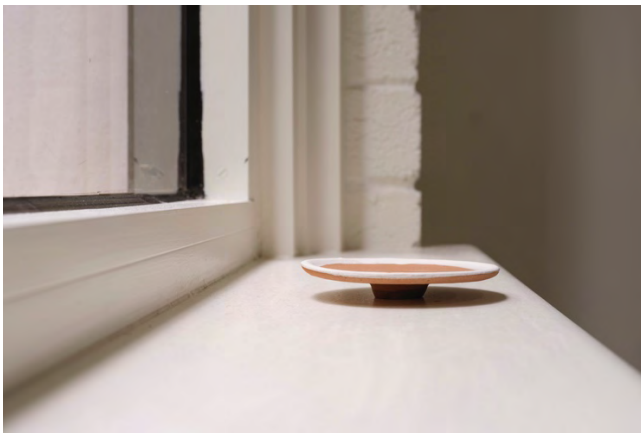

Utako Shindo | the sense of the beat | 2022

Red stoneware with Mashiko white glaze and white slipware / 9.2 (diameter) x 3.4 (height) cm

Japanese watercolor on paper / 13.4 x 13.4 cm

(photos top and bottom left by Lucy Foster)